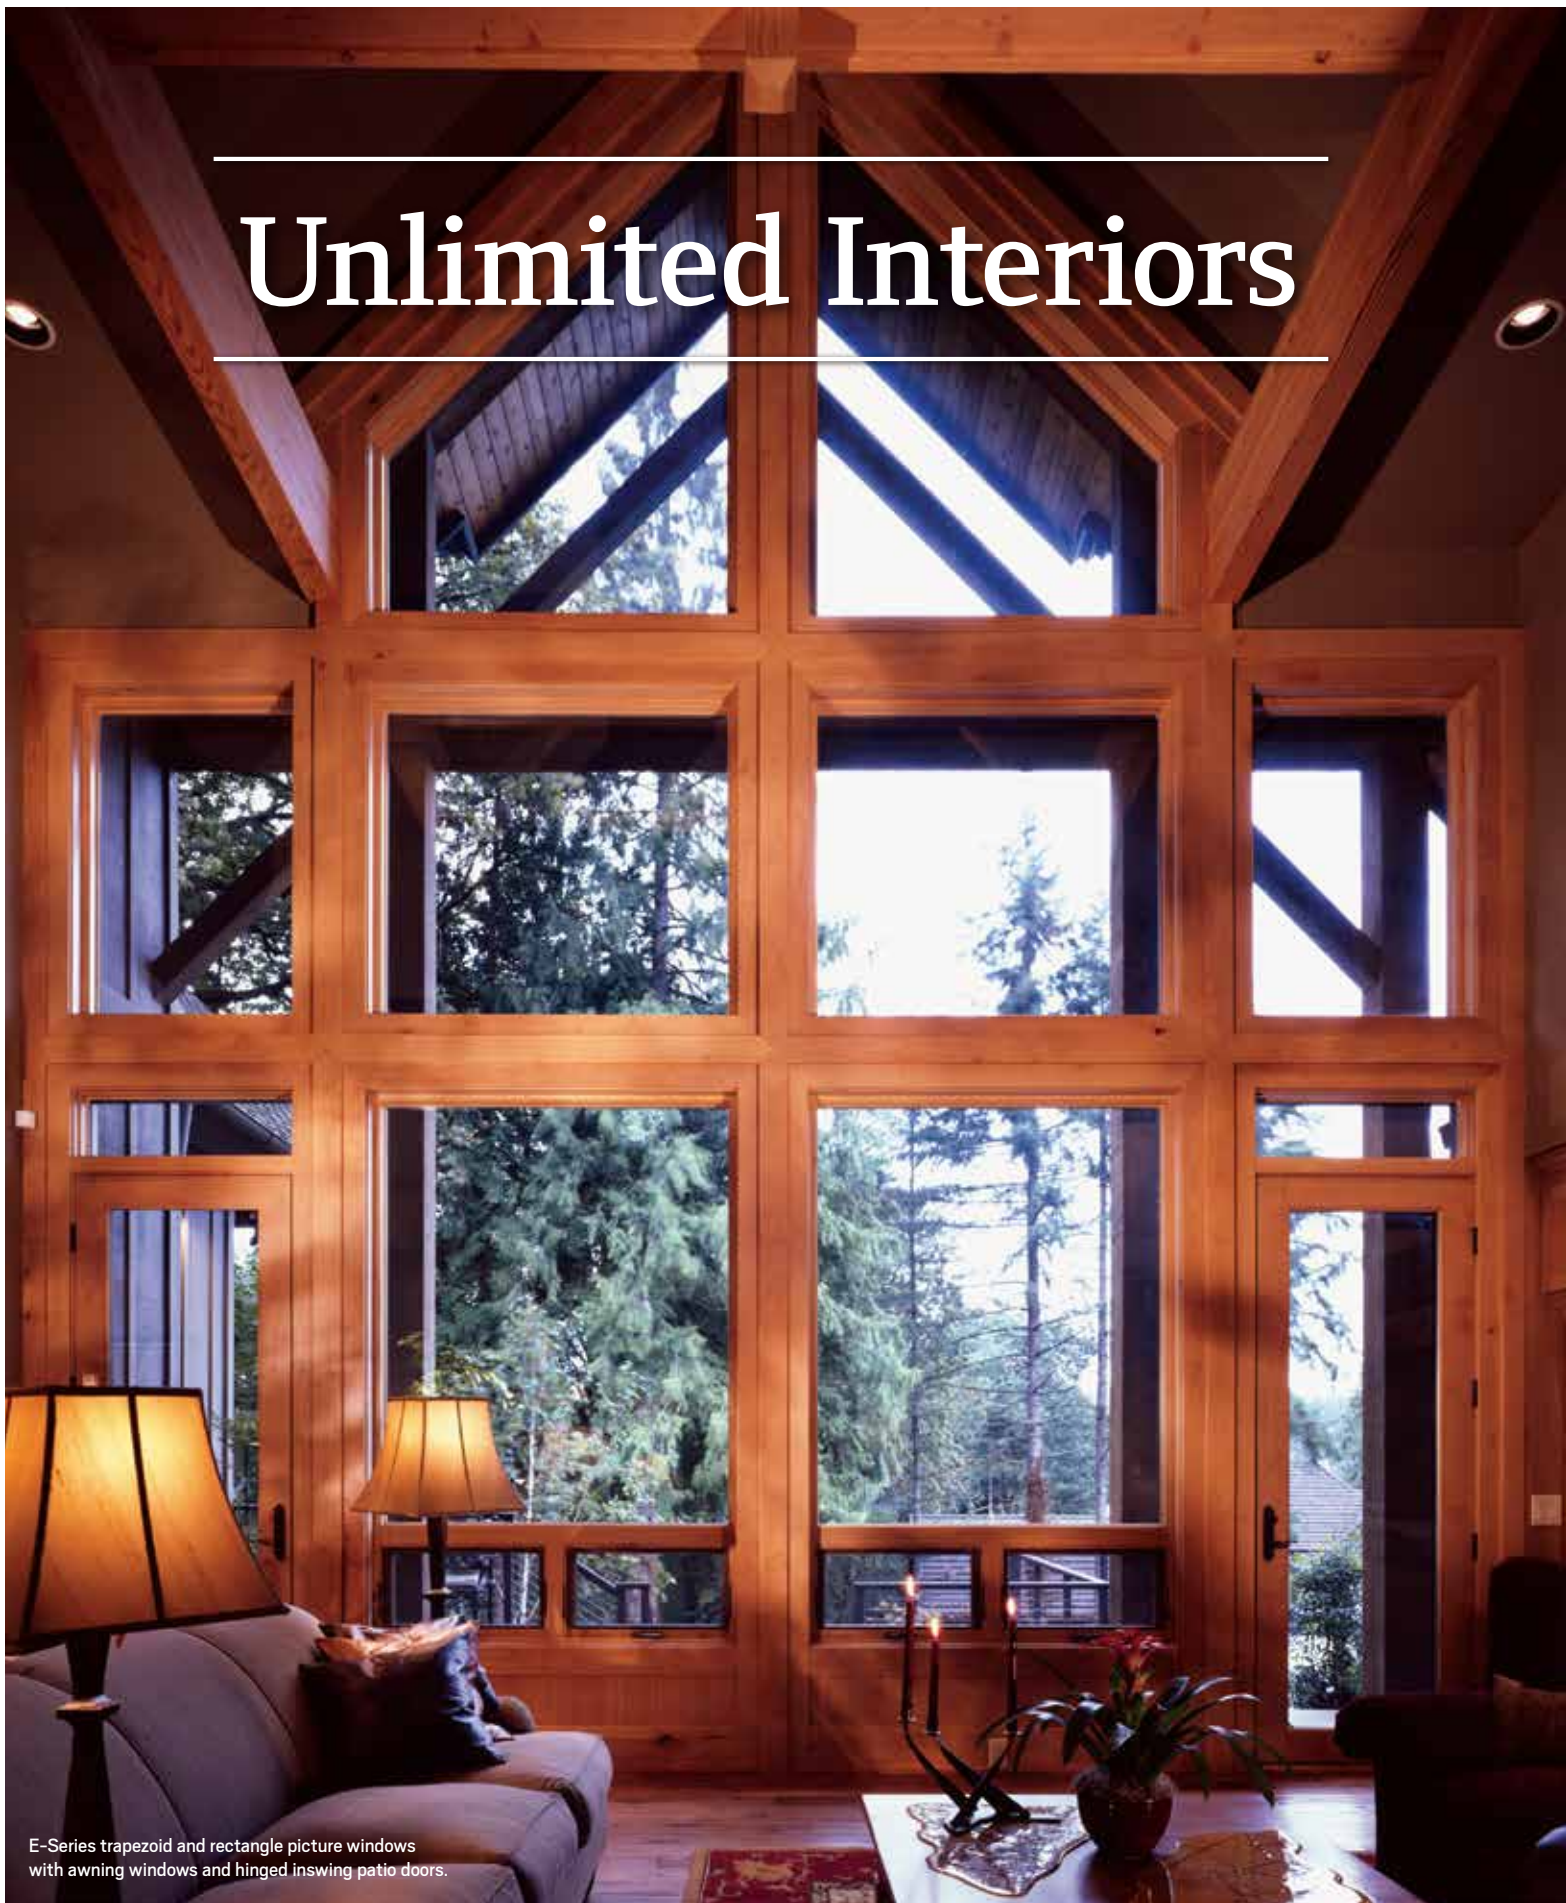

Unlimited Interiors

E-Series trapezoid and rectangle picture windows with awning windows and hinged inswing patio doors.