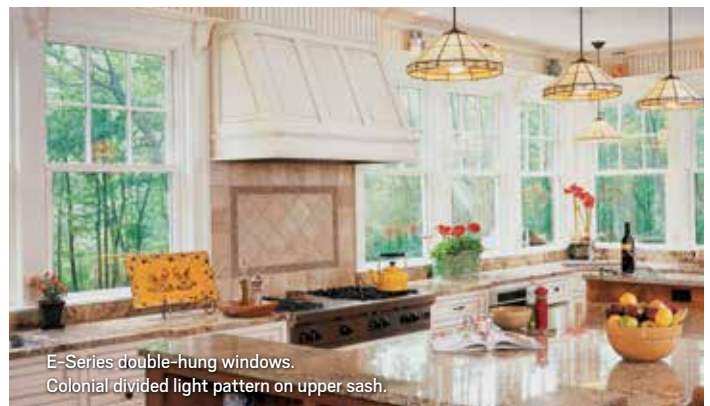

E-Series double-hung windows. Colonial divided light pattern on upper sash.