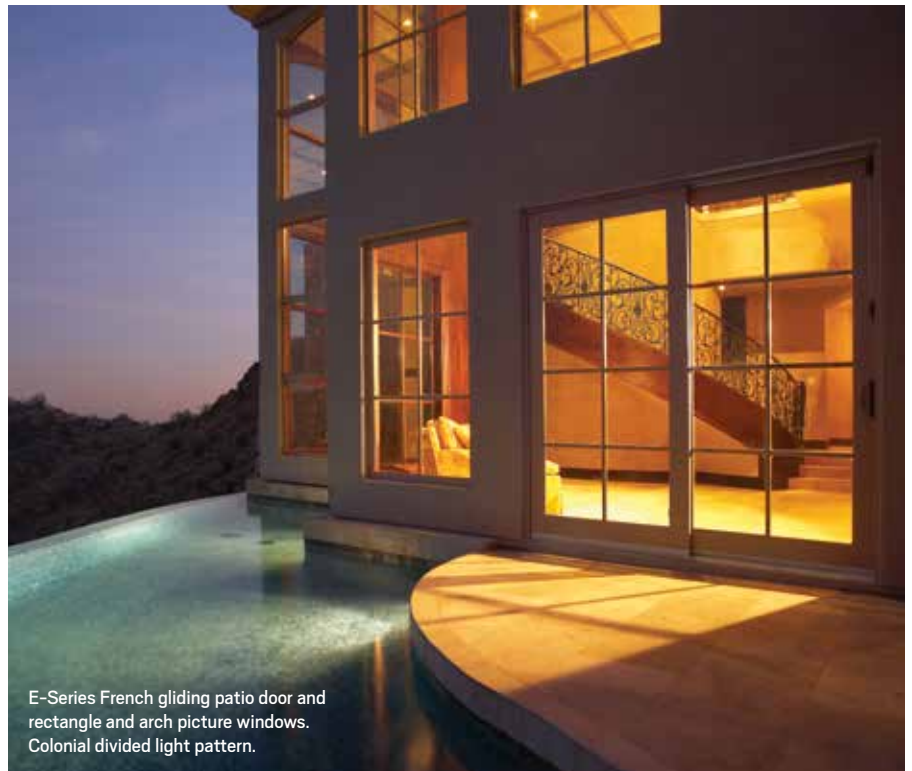

E-Series French gliding patio door and rectangle and arch picture windows. Colonial divided light pattern.

GRILLE OPTIONS

FULL DIVIDED LIGHT

Ovolo (Colonial)

Contemporary

Features permanent interior and exterior grilles with grille spacer bars between two panes of insulating glass. A traditional divided light look with modern energy efficiency.