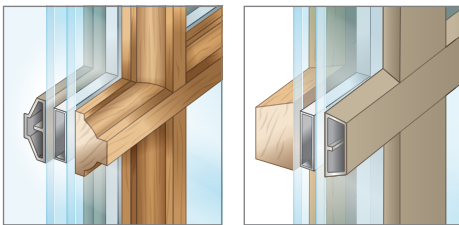

Contemporary

GRILLE OPTIONS

FULL DIVIDED LIGHT

Ovolo (Colonial)