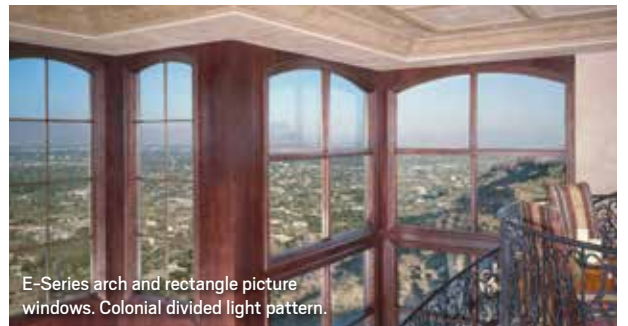

E-Series arch and rectangle picture windows. Colonial divided light pattern.

Every E-Series window and patio door is made to your exact specifications, giving you unmatched freedom. You can even work directly with a window specialist to get the product you want with the performance you need.

The inspiration for your home can come from anywhere. The ability to fulfill it comes from E-Series windows and patio doors.