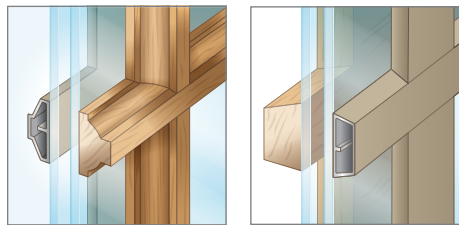

PROFILES: 5/8", 7/8", 1 1/8", 1 1/2" and 2 1/4"

REMOVABLE WOOD GRILLES

Ovolo (shown with permanent exterior grille)

Contemporary

A removable interior grille. Available with optional surround and a permanent exterior grille.

PROFILES: 5/8"

SIMULATED DIVIDED LIGHT

Ovolo

Contemporary

An economical solution featuring permanent interior and exterior grilles without grille spacer bars.

PROFILES: 5/8", 7/8", 1 1/8", 1 1/2" and 2 1/4"

FINELIGHT GRILLES-BETWEEN-THE-GLASS

Shown with 1" contoured profile

Aluminum grilles conveniently placed between two panes of glass for easy cleaning inside and out.

PROFILES: 5/8" flat and 1" contoured

DESIGN YOUR OWN GRILLES