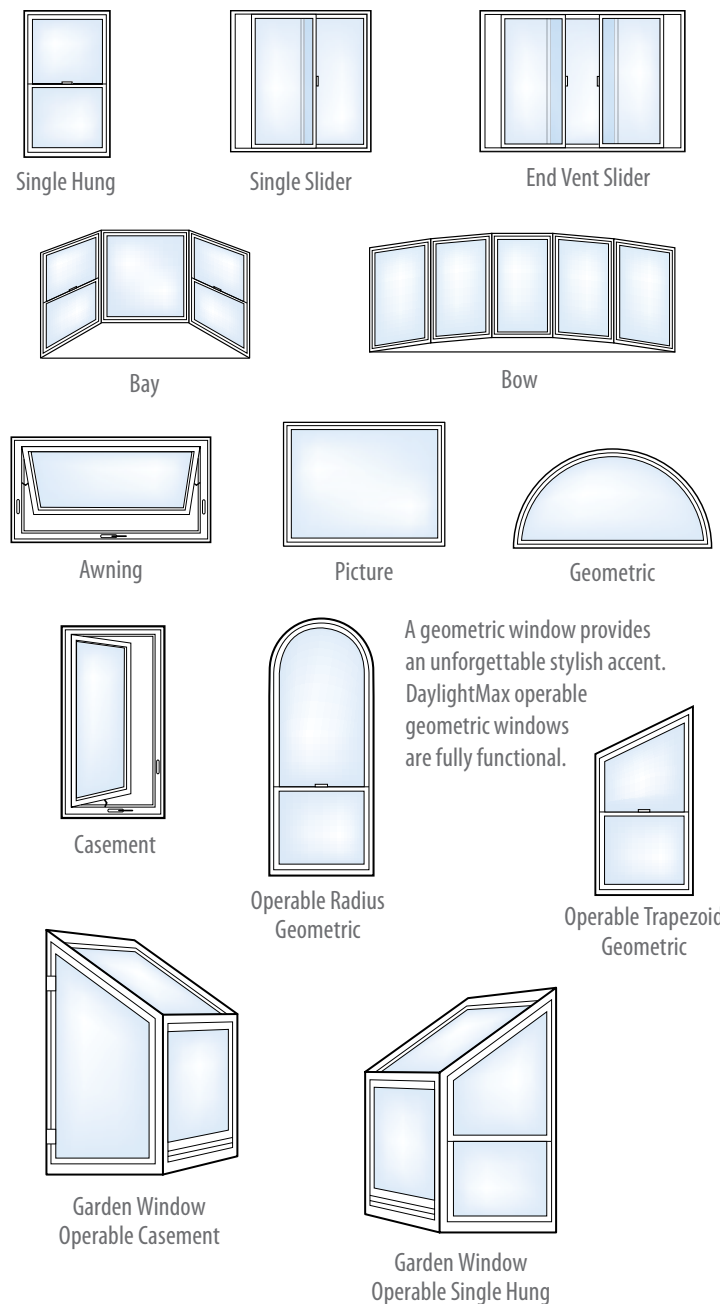

The optional Supercept™ spacer features a U-channel design and is made of stainless steel alloy for better thermal performance and increased strength.

The optional Super Spacer® is made of non-metallic foam that is resistant to temperature transfer. Its flexible design makes it the best choice for curved windows.

INSULATED GLASS UNIT

Dare to dream.

Replacing your old windows with beautiful Simonton DaylightMax™ windows and doors is the perfect opportunity to transform your home with exciting geometrics, completely new styles or mullied configurations. If you can dream it, you can make it happen with Simonton and DaylightMax.

A geometric window provides an unforgettable stylish accent. DaylightMax operable geometric windows are fully functional.

▲ Replace a Picture window with a bay or bow window and help open up your home and bring the outside in.

▲ Nothing can expand a room and bring the outside in like a Simonton Bay or Bow window. This Bay window features a Picture window in the center, flanked by two operable Casements. The Bay window can be made with 35 or 45-degree angles. Bow windows are comprised of three or more windows mulled at 10-degree increments. Simonton Bay and Bow windows can be made with a variety of operating styles.