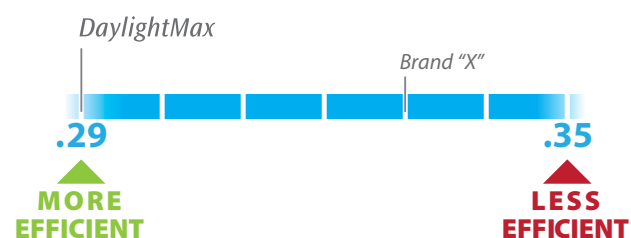

DaylightMax

Make yourself comfortable.

Saving energy is more important than ever.

Conserving natural resources, helping keep your energy costs affordable and making your home comfortable are all reasons that your windows and doors should be as energy-efficient as possible. That's why DaylightMax windows are designed for superior thermal performance. You'll not only notice a difference in the year-round comfort of your home—you'll appreciate the comfort of lower energy costs month after month, year after year.

The truth is in the numbers.

Just as a car's MPG makes it easy to compare the fuel efficiency of different models, a window's U-value makes it easy to compare energy efficiency between different window options. The lower the U-Value, the more efficient the window is. When comparing window options, ask for and compare the U-Value performance.

U-VALUE NUMBER

Take the Simonton Challenge

Compare DaylightMax with the same Gas, Glass and Spacer options in any competitive window and see the U-Value Advantage for yourself. Be wary of manufacturers who claim better U-Value performance but add costly options to meet DaylightMax performance.