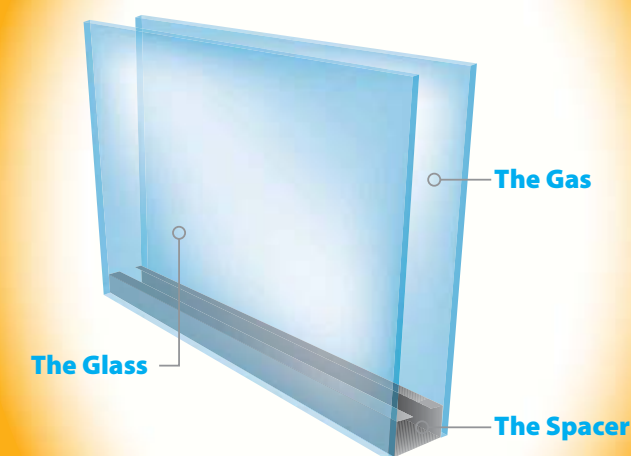

INSULATED GLASS UNIT