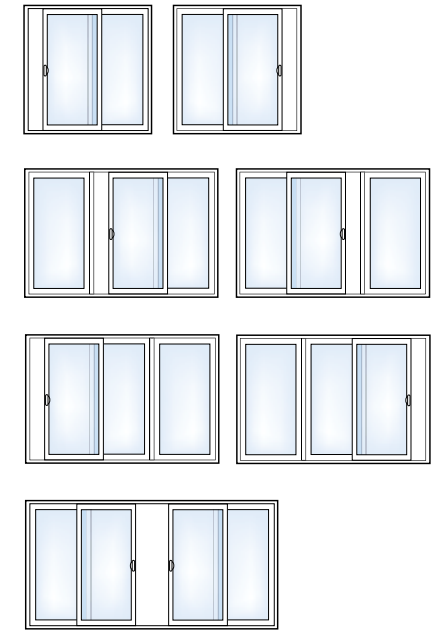

Now that you've selected the ultimate windows for your home, may we suggest the perfect patio door?

Simonton Windows® doors help open living areas, bring the outside in and are an excellent way to make the most of a great view. Whether you choose the versatile Hinged Patio Door, the elegant French Sliding Patio Door or the sleek Contemporary Patio Door, you'll love the view from here.

Sliding Door Configurations

Hinged Door Configurations

Ask your Simonton Windows® dealer which Patio Door is right for you.

Some doors shown with optional grids and hardware.