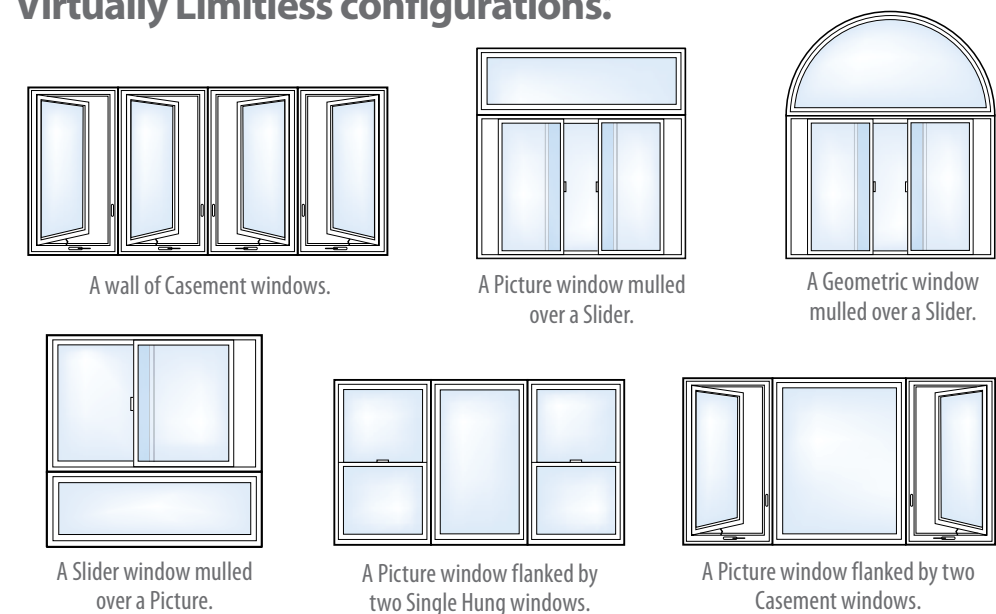

INSULATED GLASS UNIT

Dare to dream.

Replacing your old windows with beautiful Simonton DaylightMax™ windows and doors is the perfect opportunity to transform your home with exciting geometrics, completely new styles or mullied configurations. If you can dream it, you can make it happen with Simonton and DaylightMax.

A geometric window provides an unforgettable stylish accent. DaylightMax operable geometric windows are fully functional.

▲ Replace a Picture window with a bay or bow window and help open up your home and bring the outside in.

▲ DaylightMax windows are available in a full array of Geometric styles, including this Trapezoid Picture window.

▼ DaylightMax windows and doors can be mullied together for virtually unlimited configurations.*

◀ A Garden window creates a sun-filled enclave that's perfect for plants or herbs, while the sidelites are fully functional.

Virtually Limitless configurations.*

*Some configurations available starting May 2011.