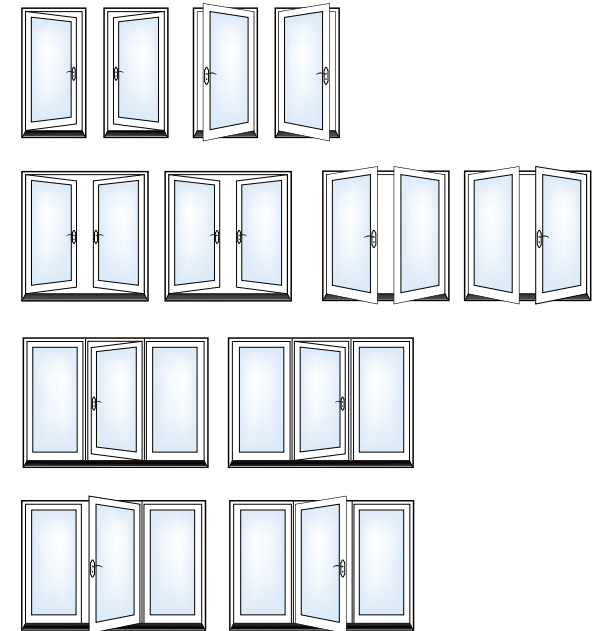

Hinged Door Configurations

Ask your Simonton Windows® dealer which Patio Door is right for you.

Some doors shown with optional grids and hardware.